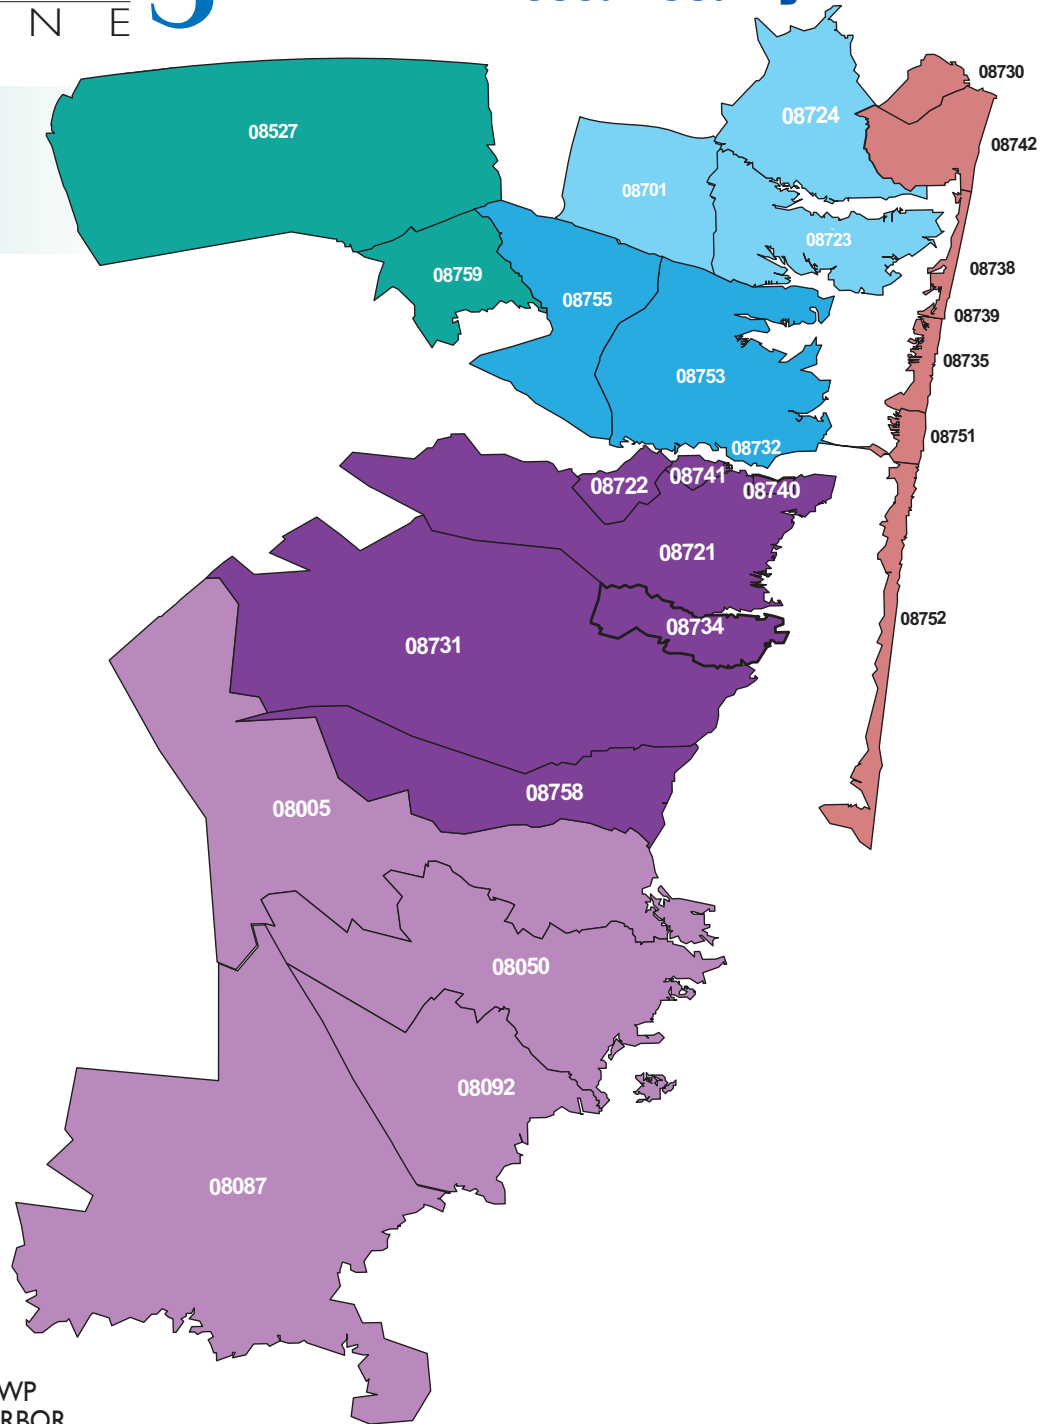

## ZONE MAP 2018

### Mailed Distribution

#### JACKSON/MANCHESTER ZONE

08527 JACKSON TOWNSHIP  
08759 MANCHESTER TOWNSHIP

**25,000 HOMES**

#### SOUTHERN OCEAN ZONE

08005 BARNEGAT  
08092 WEST CREEK  
08050 MANAHAWKIN/STAFFORD TWP  
08087 TUCKERTON/LITTLE EGG HARBOR

**30,000 HOMES**