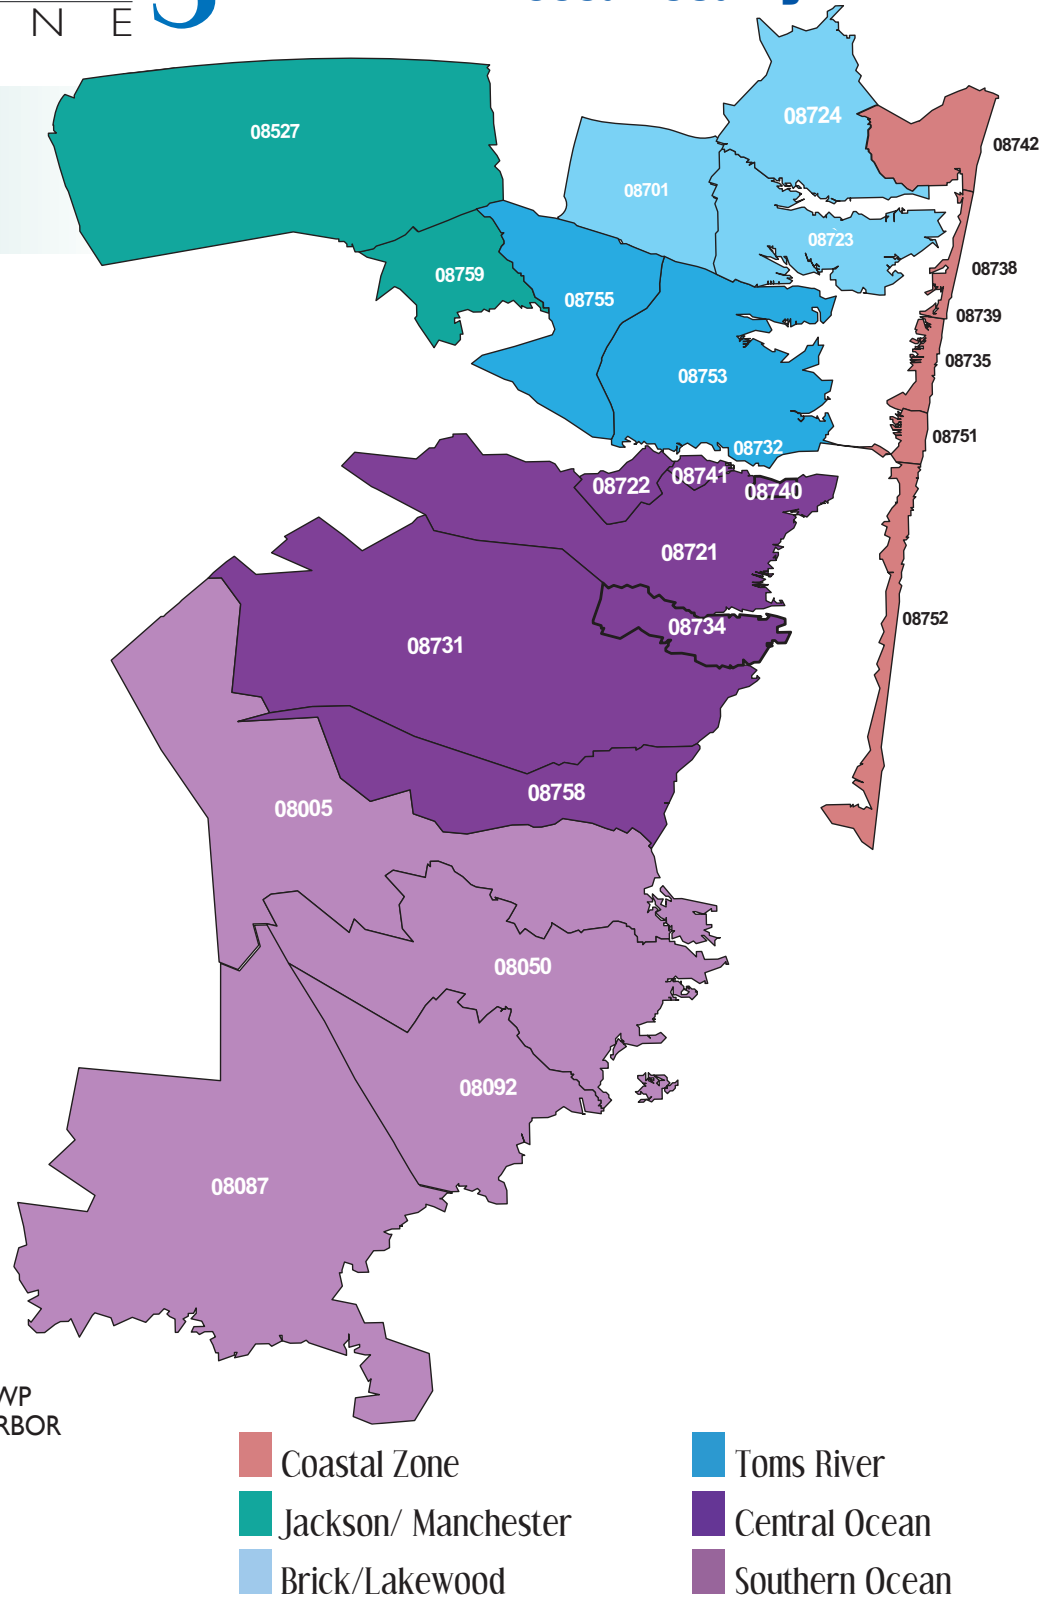

## ZONE MAP 2019

## Mailed Distribution

### JACKSON/MANCHESTER ZONE

08527 JACKSON TOWNSHIP  
08759 MANCHESTER TOWNSHIP

**25,000 HOMES**

### SOUTHERN OCEAN ZONE

08005 BARNEGAT  
08092 WEST CREEK  
08050 MANAHAWKIN/STAFFORD TWP  
08087 TUCKERTON/LITTLE EGG HARBOR

**28,000 HOMES**