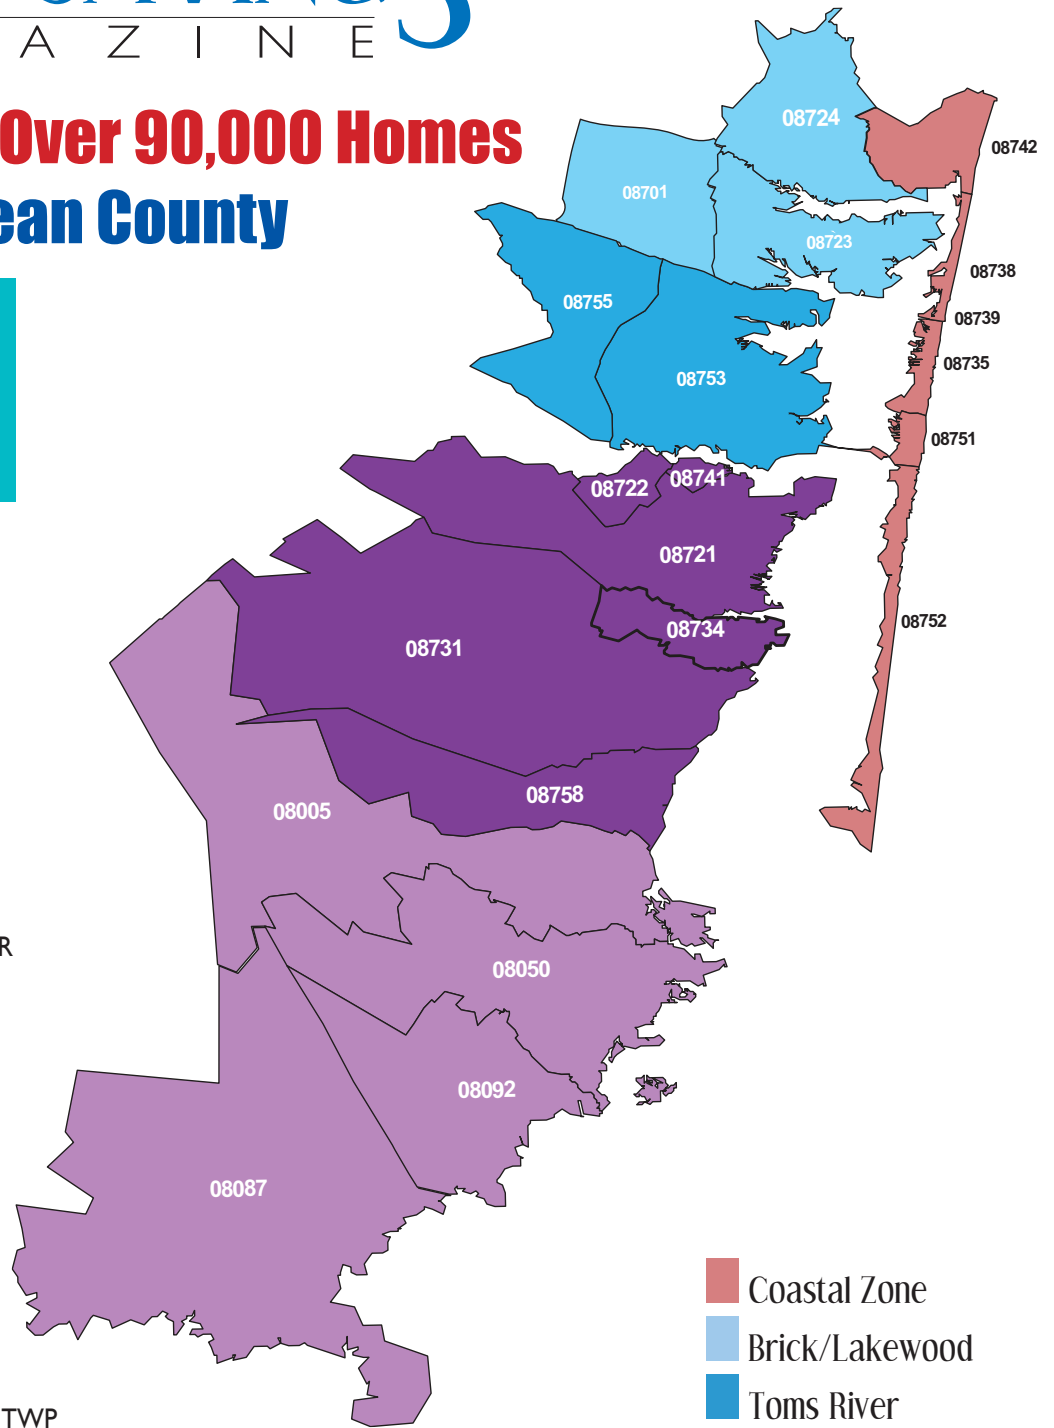

#### TOMS RIVER ZONE

08753 TOMS RIVER  
08755 TOMS RIVER/NORTH DOVER

#### CENTRAL OCEAN ZONE

08741 PINE BEACH  
08722 BEACHWOOD  
08721 BAYVILLE  
08731 FORKED RIVER  
08734 LANOKA HARBOR  
08758 WARETOWN

#### SOUTHERN OCEAN ZONE

08005 BARNEGAT  
08092 WEST CREEK  
08050 MANAHAWKIN/STAFFORD TWP  
08087 TUCKERTON/LITTLE EGG HARBOR

#### COASTAL ZONE

08735 LAVALLETTE  
08738 MANTOLOKING  
08739 NORMANDY BEACH  
08742 PT. PLEASANT BEACH/BAY HEAD  
08751 SEASIDE HEIGHTS/ORTLEY BEACH  
08752 SEASIDE PARK

- Coastal Zone
- Brick/Lakewood
- Toms River
- Central Ocean
- Southern Ocean