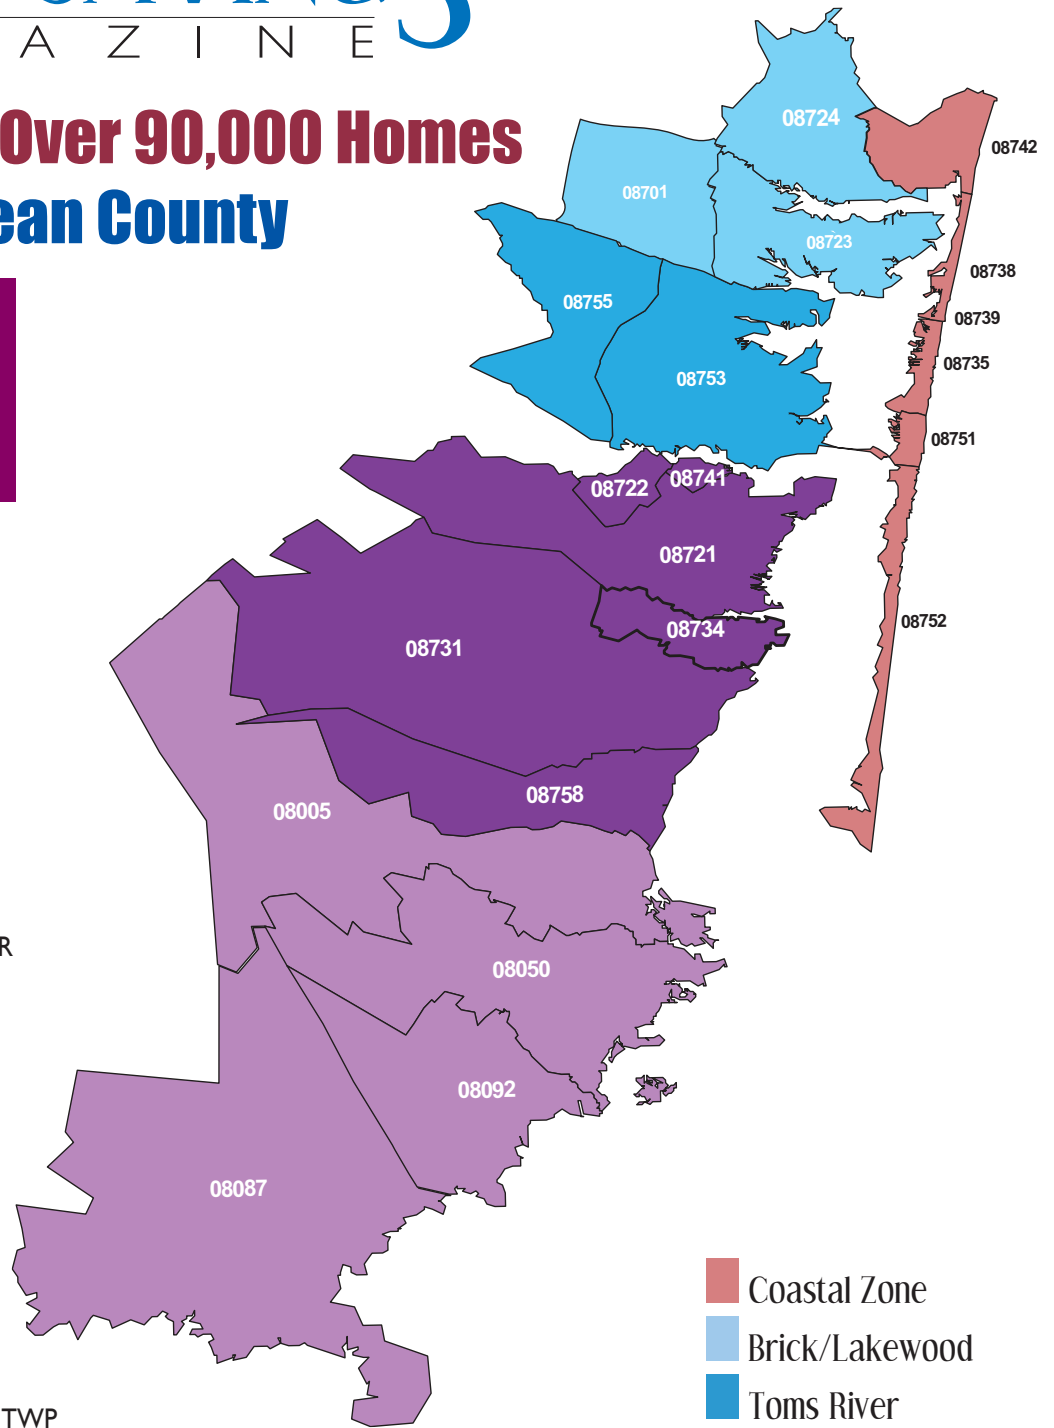

SHORE SAVINGS MAGAZINE

**Distributed to Over 90,000 Homes
in Ocean County**

ZONE MAP 2022

Mailed Distribution

BRICK / LAKEWOOD ZONE

08701 LAKEWOOD
08724 NORTH BRICK
08723 SOUTH BRICK

TOMS RIVER ZONE

08753 TOMS RIVER
08755 TOMS RIVER/NORTH DOVER

CENTRAL OCEAN ZONE

08741 PINE BEACH
08722 BEACHWOOD
08721 BAYVILLE
08731 FORKED RIVER
08734 LANOKA HARBOR
08758 WARETOWN

SOUTHERN OCEAN ZONE

08005 BARNEGAT
08092 WEST CREEK
08050 MANAHAWKIN/STAFFORD TWP
08087 TUCKERTON/LITTLE EGG HARBOR

COASTAL ZONE

08735 LAVALLETTE
08738 MANTOLOKING
08739 NORMANDY BEACH
08742 PT. PLEASANT BEACH/BAY HEAD
08751 SEASIDE HEIGHTS/ORTLEY BEACH
08752 SEASIDE PARK

- Coastal Zone
- Brick/Lakewood
- Toms River
- Central Ocean
- Southern Ocean

GRAND TOTAL: 90,000 HOMES

**1358 HOOPER AVE • SUITE 248
TOMS RIVER, NJ 08753
(732) 269-1551
SHORESAVINGS@GMAIL.COM
WWW.SHORESAVINGSMAGAZINE.COM**