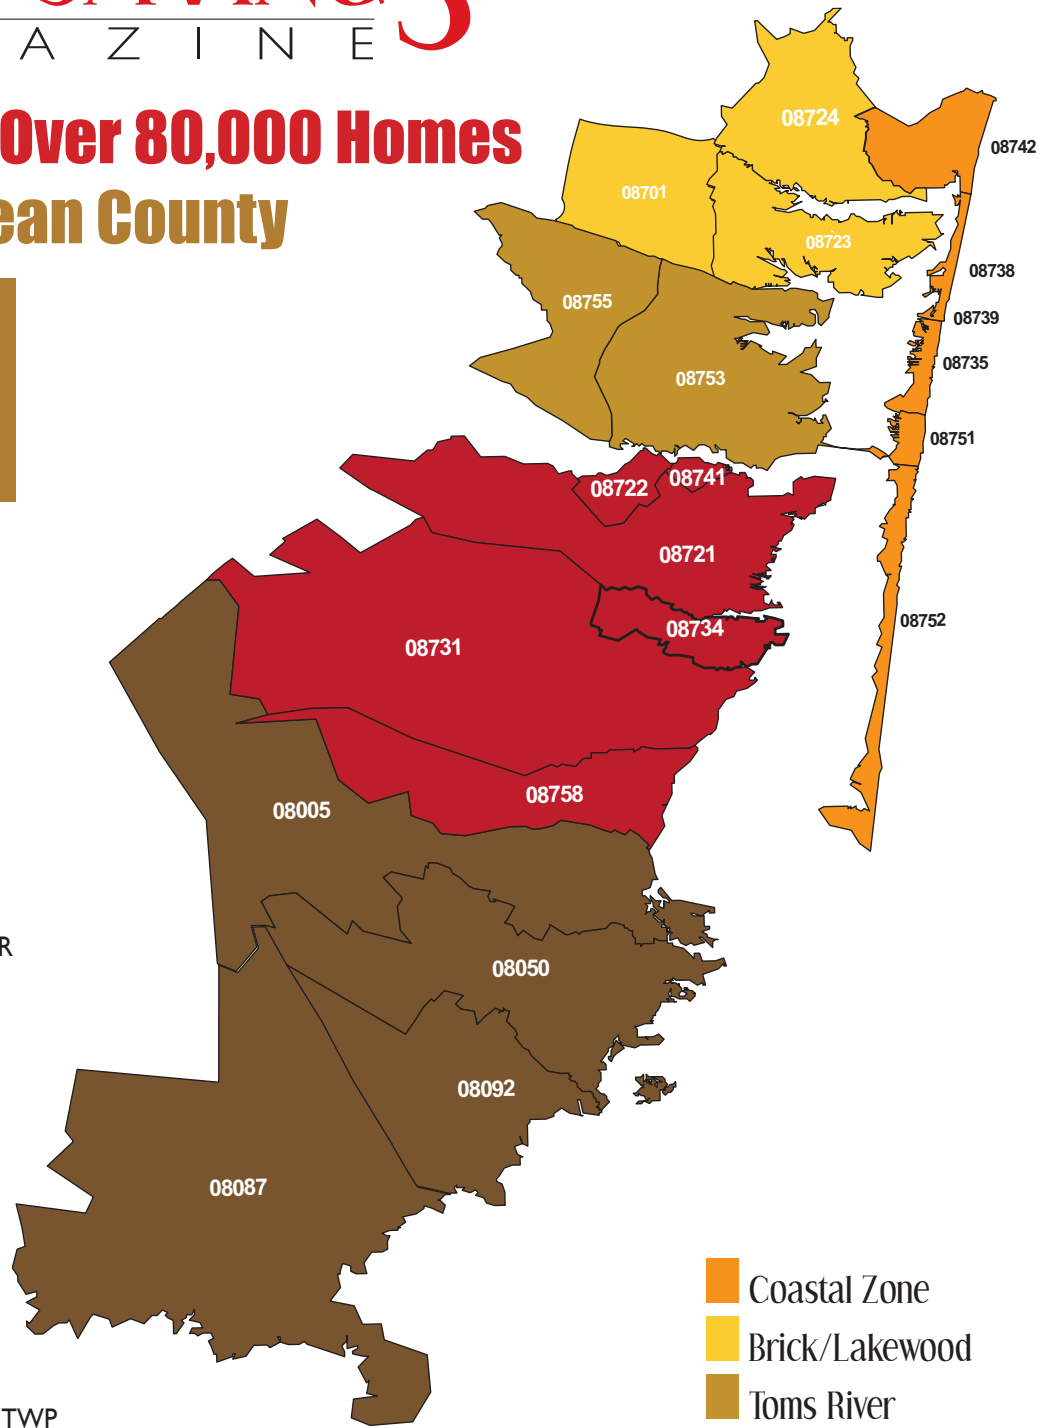

SHORE SAVINGS MAGAZINE

Distributed to **Over 80,000 Homes**
in Ocean County

ZONE MAP 2024

Mailed Distribution

BRICK / LAKEWOOD ZONE

08701 LAKEWOOD
08724 NORTH BRICK
08723 SOUTH BRICK

TOMS RIVER ZONE

08753 TOMS RIVER
08755 TOMS RIVER/NORTH DOVER

CENTRAL OCEAN ZONE

08741 PINE BEACH
08722 BEACHWOOD
08721 BAYVILLE
08731 FORKED RIVER
08734 LANOKA HARBOR
08758 WARETOWN

SOUTHERN OCEAN ZONE

08005 BARNEGAT
08092 WEST CREEK
08050 MANAHAWKIN/STAFFORD TWP
08087 TUCKERTON/LITTLE EGG HARBOR

COASTAL ZONE

08735 LAVALLETTE
08738 MANTOLOKING
08739 NORMANDY BEACH
08742 PT. PLEASANT BEACH/BAY HEAD
08751 SEASIDE HEIGHTS/ORTLEY BEACH
08752 SEASIDE PARK

- Coastal Zone
- Brick/Lakewood
- Toms River
- Central Ocean
- Southern Ocean